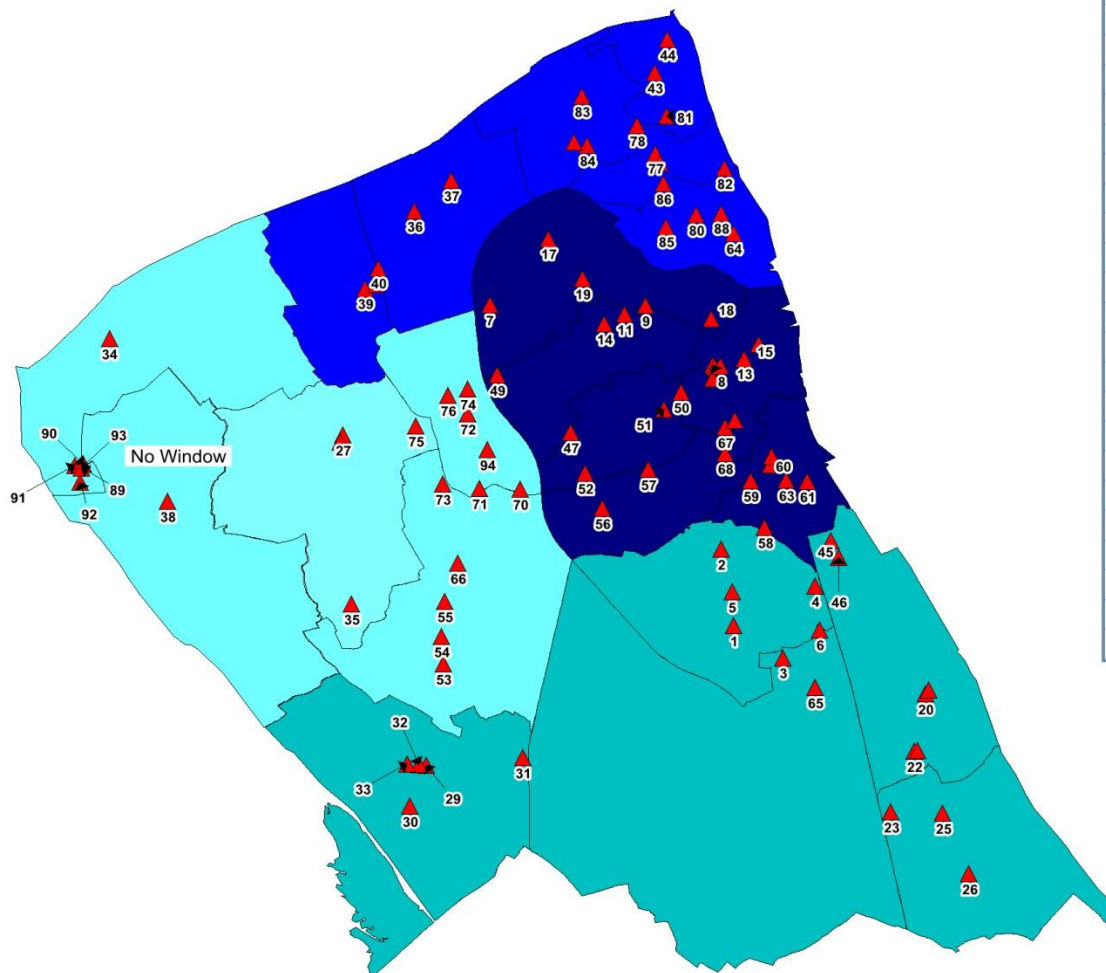

Wirral Pharmacy Contractor Map October 2014 v4

| Ward | Constituency |
|----------------------------------|--------------|
| Bebington | Wirral South |
| Bidston and St James | Birkenhead |
| Birkenhead and Tranmere | Birkenhead |
| Bromborough | Wirral South |
| Clatterbridge | Wirral South |
| Cloughton | Birkenhead |
| Eastham | Wirral South |
| Greasby, Frankby and Irby | Wirral West |
| Heswall | Wirral South |
| Hoylake and Meols | Wirral West |
| Leasowe and Moreton East | Wallasey |
| Liscard | Wallasey |
| Moreton West and Saughall Massie | Wallasey |
| New Brighton | Wallasey |
| Oxton | Birkenhead |
| Pensby and Thingwall | Wirral West |
| Prenton | Birkenhead |
| Rock Ferry | Birkenhead |
| Seacombe | Wallasey |
| Upton | Wirral West |
| Wallasey | Wallasey |
| West Kirby and Thurstaston | Wirral West |