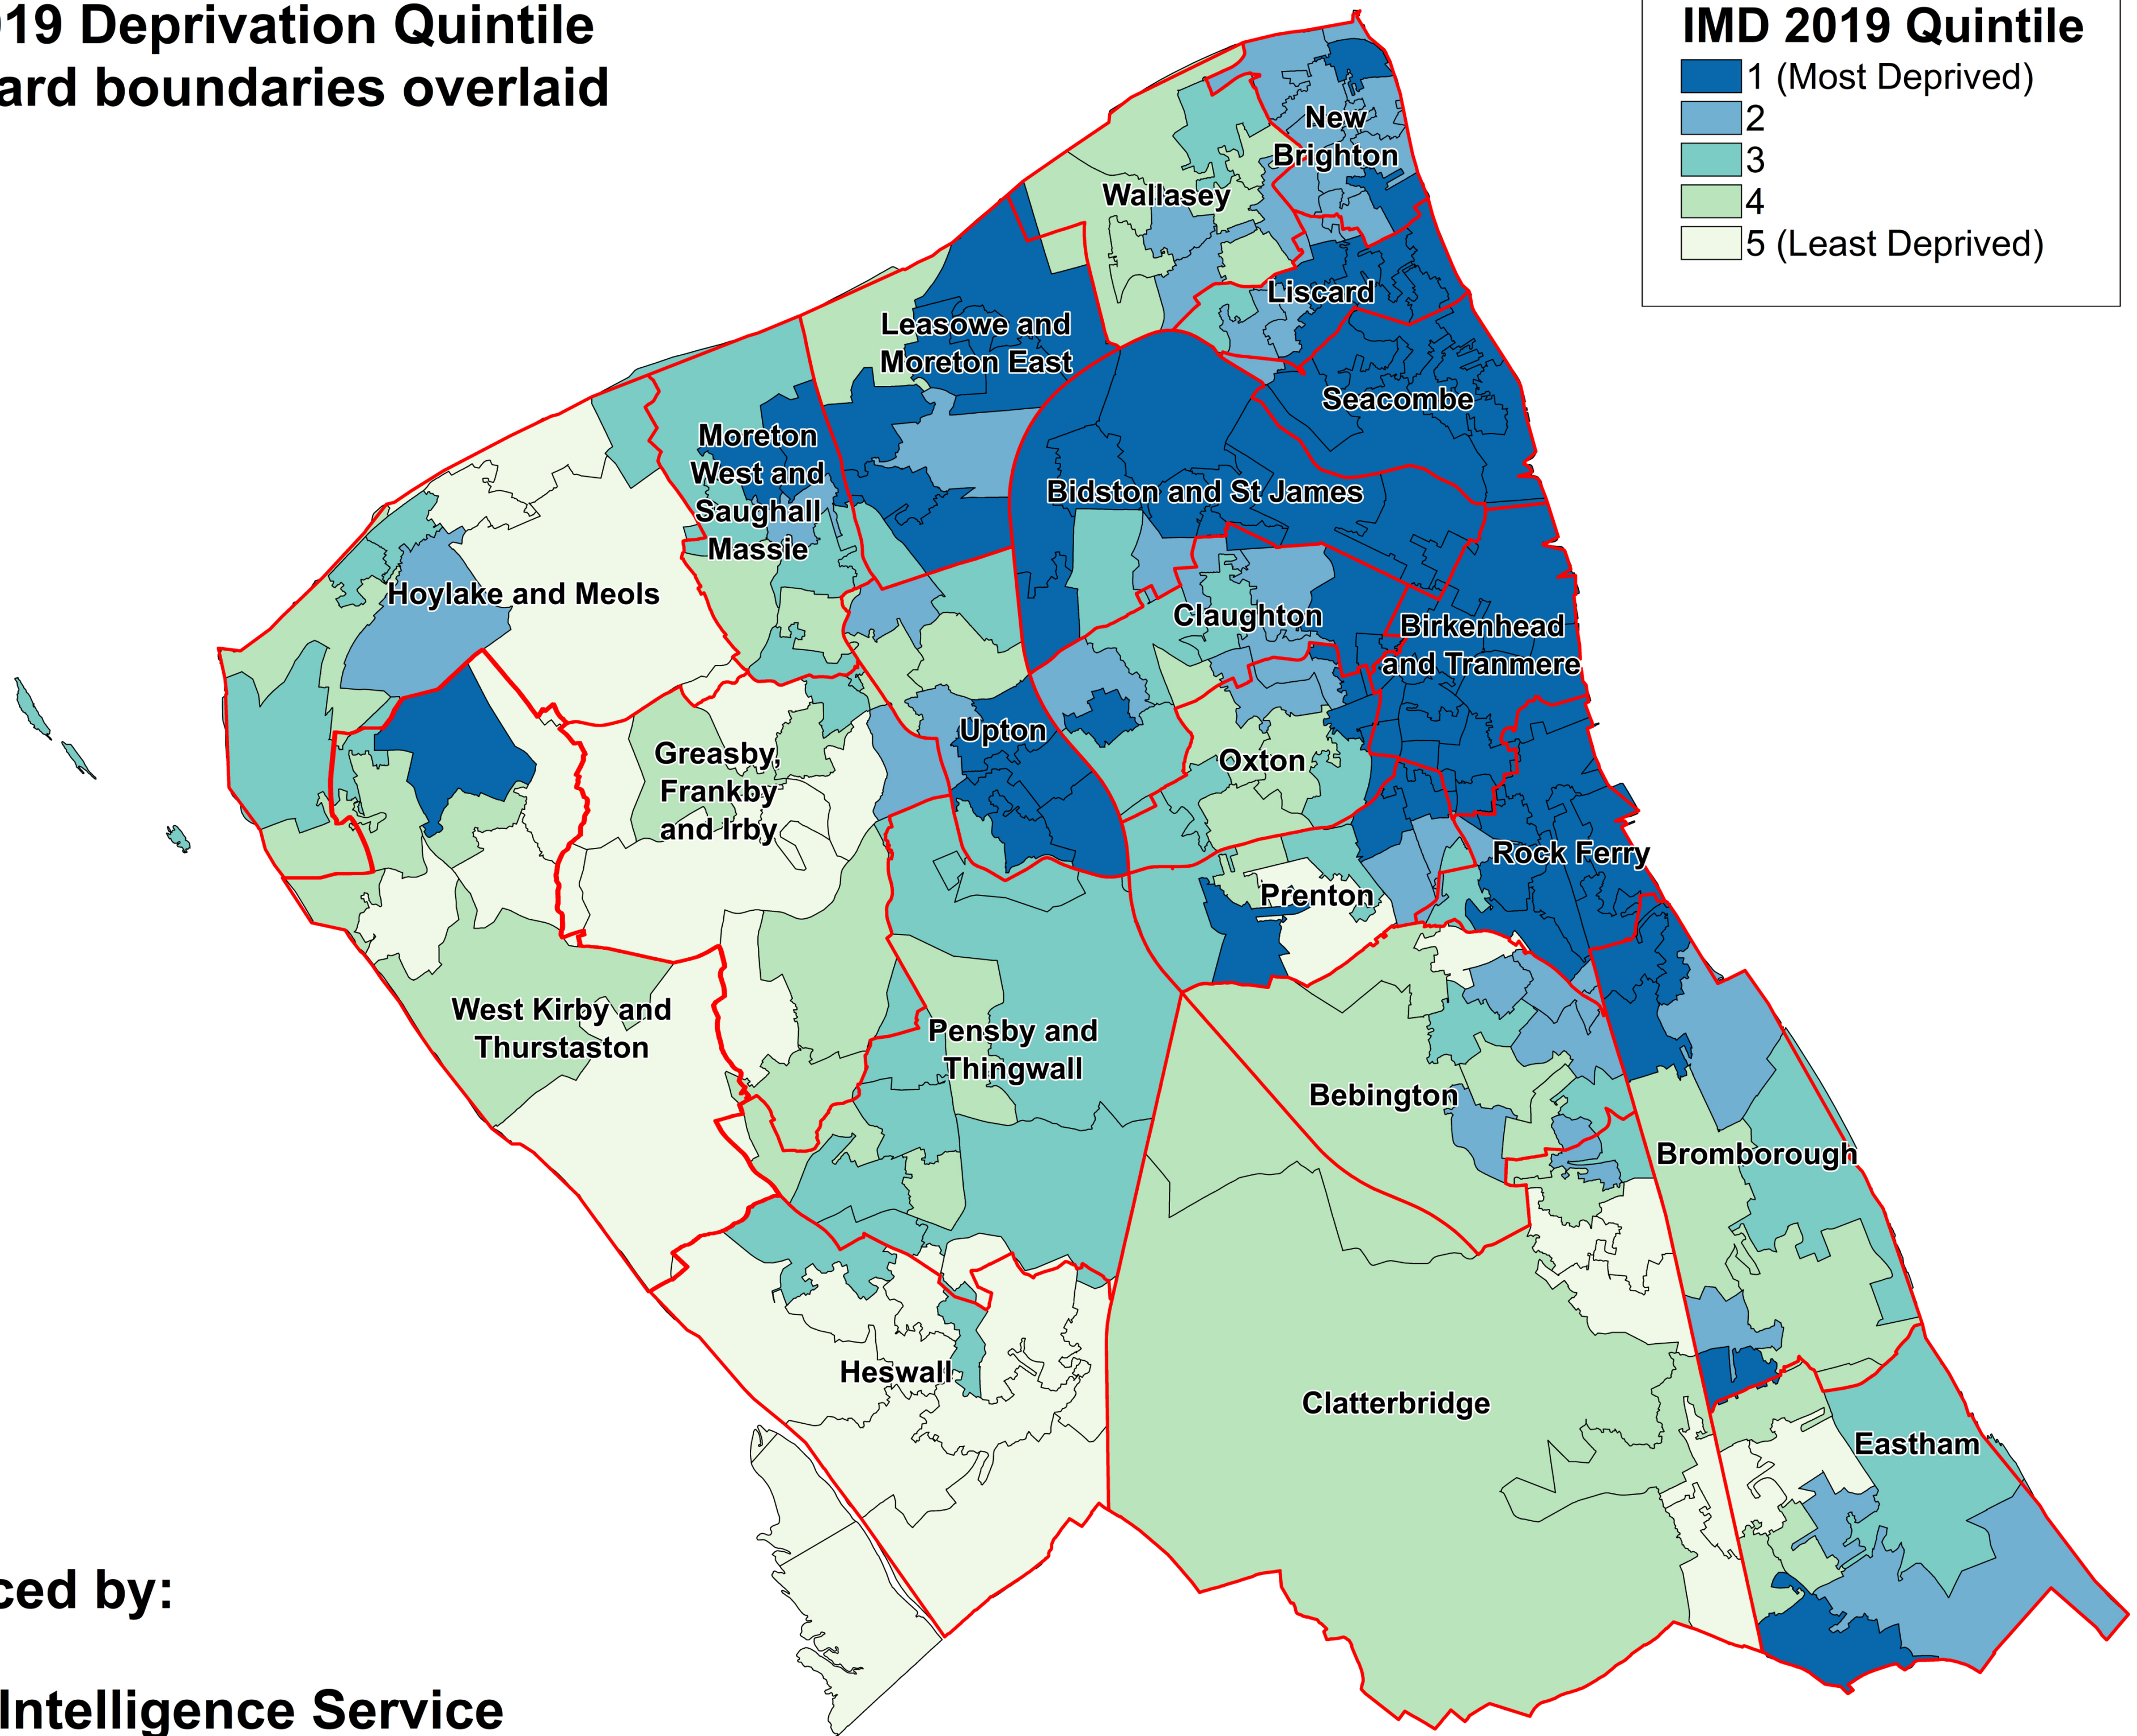

IMD 2019 Deprivation Quintile with ward boundaries overlaid

Produced by:

Wirral Intelligence Service