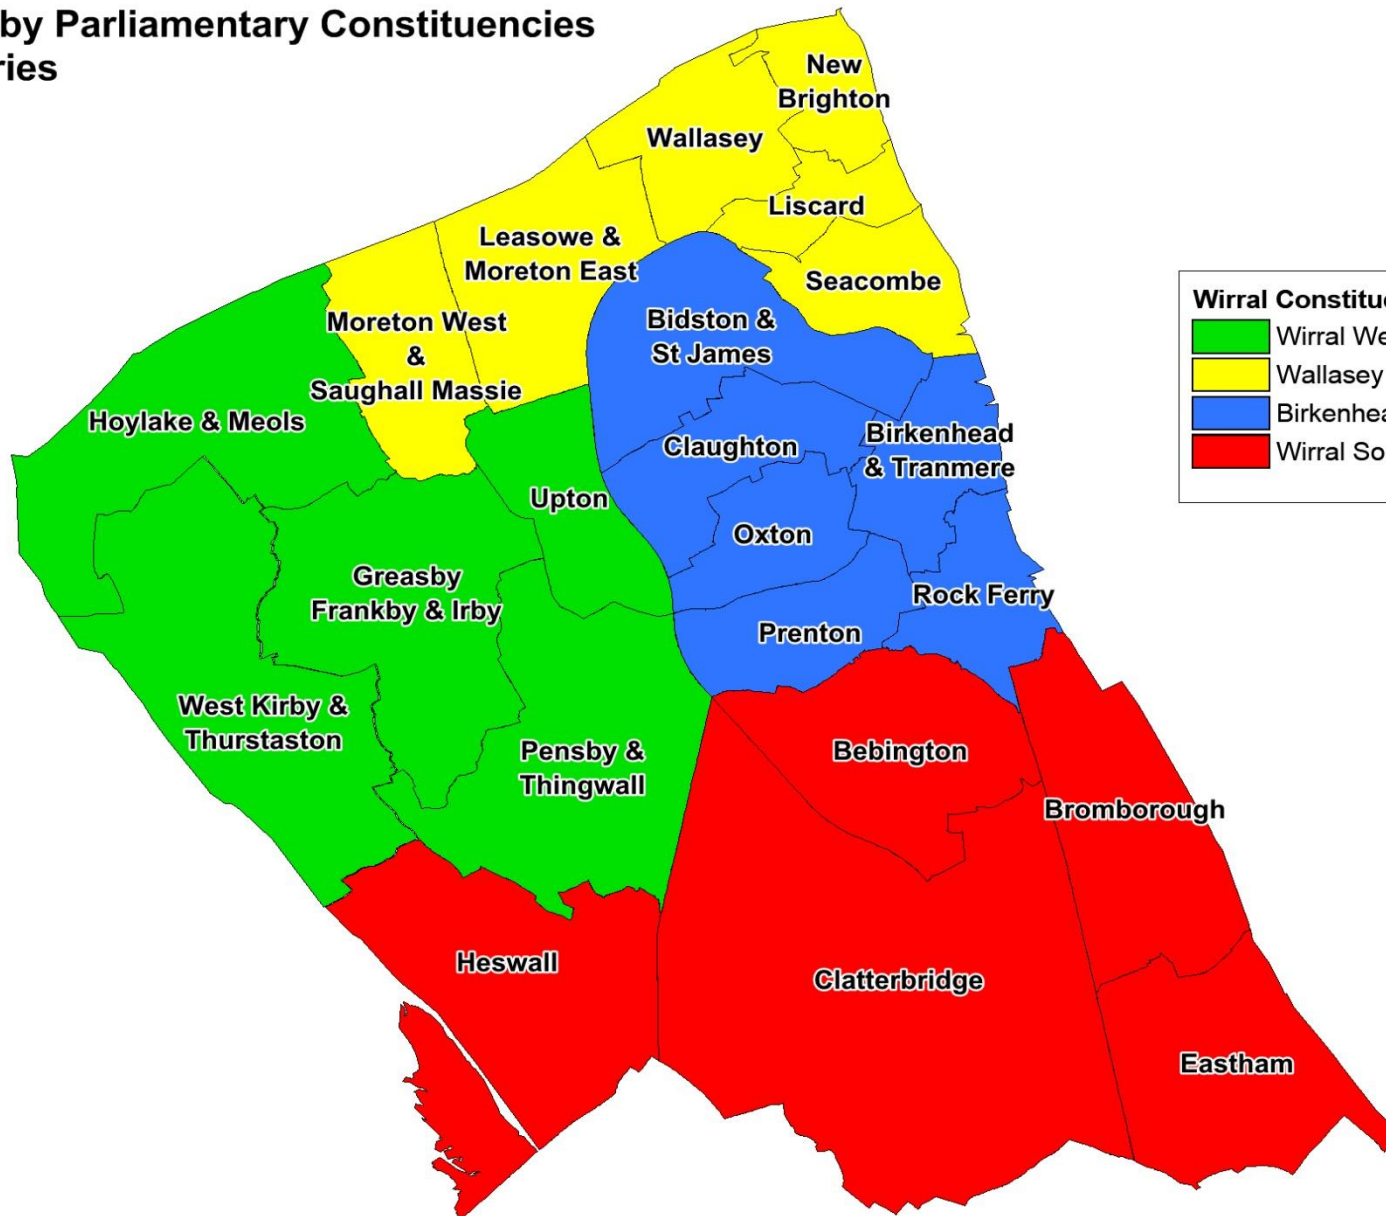

# Wirral Wards by Parliamentary Constituencies 2004 Boundaries

Wirral Constituencies	
<span style="color: green;">■</span>	Wirral West
<span style="color: yellow;">■</span>	Wallasey
<span style="color: blue;">■</span>	Birkenhead
<span style="color: red;">■</span>	Wirral South